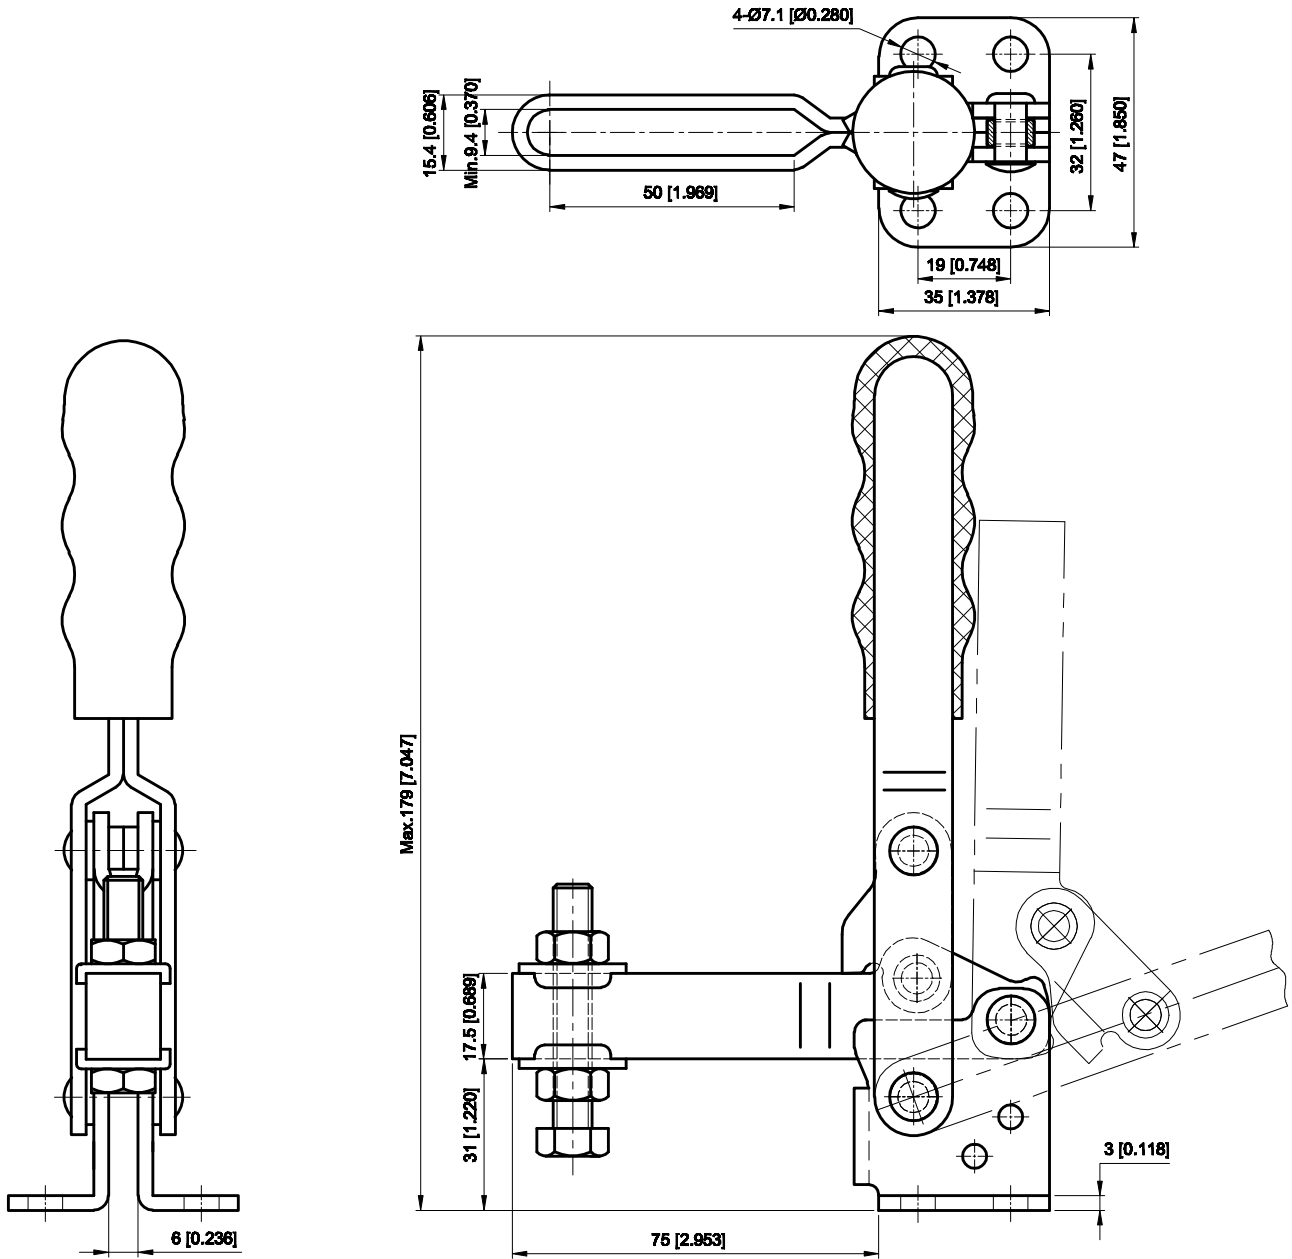

PART NUMBER: CH-12502-B

BAR OPENS:90°~150°

HANDLE OPENS:70°~100°

SPINDLE SUPPLIED:CH-SA-085012